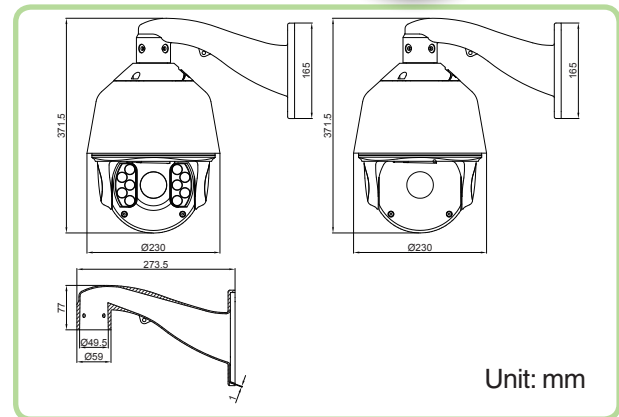

High Performance 20X IP Speed Dome

NP6202HAB NP6202HAIB

Full HD: 1080P video resolution
True PTZ: Pan: 360° / Tilt: -10°~90° with auto flip
Easy Install: Suspended quick installation structure
Easy Setup: Full function by OSD control
Indestructible: IP66 water proof
 Level 2 lightning protection
 3KV surge protection

SPECIFICATIONS

Camera

Image Sensor	1/2.8" progressive scan CMOS
Effective Pixels	1920x1080@30fps, 1920x1080@25fps, 1280x720@30fps, 1280x720@25fps
Zoom	20x optical zoom; 16x digital zoom
Focal Length	f =4.7 mm ~ 94.0 mm F1.6 (wide) ~ F3.5 (tele)
IRIS	Auto / Manual
Day & Night	Auto / Color / Black and White
Focus Mode	Auto / Manual
S/N Ratio	more than 50dB
BLC	On / Off
WDR	On / Off
White Balance	Auto / Manual
Shutter Time	1 ~ 1/10,000 sec
Min. Illumination	Color: 0.05Lux@ (F1.6, AGC On) B/W: 0.01Lux@ (F1.6, AGC On)

IR Leds (NP6202HAIB Only)

IR Leds	10 high power array IR leds
---------	-----------------------------

IR Range	150m
IR Action Mode	Auto / Manual / Camera
IR Led Power	20W

Pan & Tilt

Pan Range	360° endless
Pan Speed	Pan Manual Speed: 0.01°-360°/s, Pan Preset Speed: 360°/s
Tilt Range	-10° ~ 90° (Auto Flip)
Tilt Speed	Tilt Manual Speed: 0.1°-120°/s, Tilt Preset Speed: 120°/s
Number of Preset	255
Group	8 patrols, up to 16 presets per patrol
Swing	8 scans with settable left and right boundaries
Pattern	4 patterns, up to 500 instructions per pattern
Auto scan	1 auto scan

General

Wiper	Standard Configuration
Power Box	Optional
Power Supply	AC24V ±10%
Power Consumption	50W
Working Temperature	-35°C ~ 55°C
Working Humidity	90% or less (No Condensing)
Protection Level	IP66 standard, Level 2 lightning protection, 3KV surge protection, IK10 vandal proof
Mounting	Various mounting modes option: wall-mount, pendant-mount
Weight (approx.)	5kg
Accessories	Wall-mount bracket, Power (AC24v)